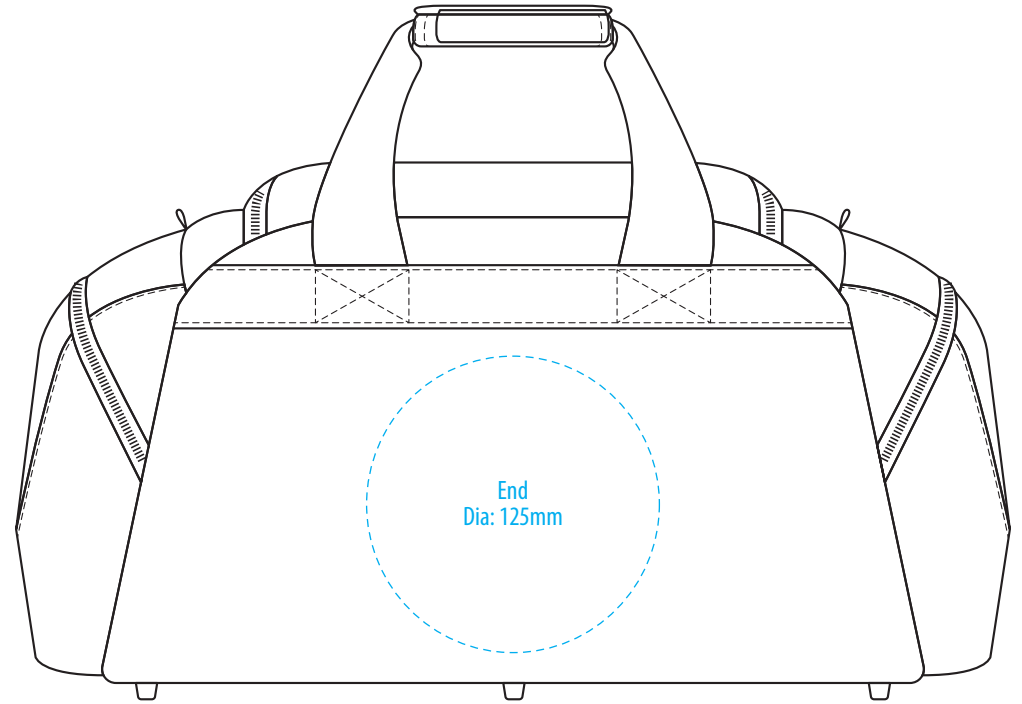

1216

TOP

SIDE

FRONT

BACK

COLOUR

1216

NOTE:
The maximum decoration area is a guide only and is greatly dependant on the logo shape.

EMBROIDERY / SUPASUB / SUPAETCH / SUPAFLEX

1216

NOTE:
The maximum decoration area is a guide only and is greatly dependant on the logo shape.

SUPACOLOUR / SCREENPRINT