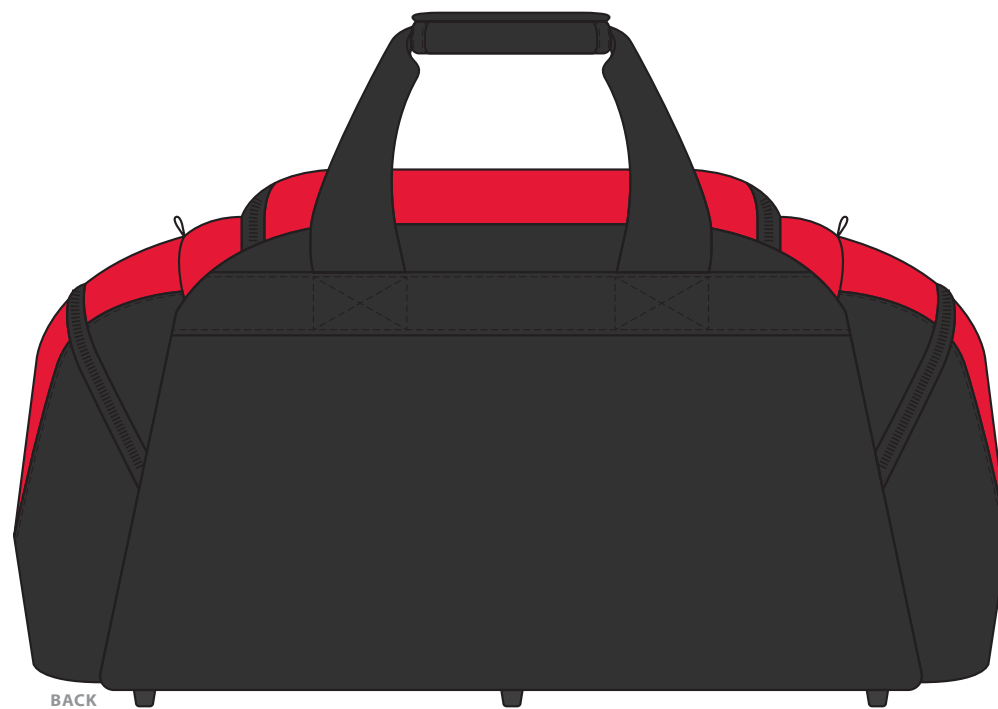

1216

TOP

SIDE

FRONT

BACK

COLOUR

1216

NOTE:
The maximum decoration area is a guide only and is greatly dependant on the logo shape.

EMBROIDERY / SUPASUB / SUPAETCH / SUPAFLEX

1216

NOTE:
The maximum decoration area is a guide only and is greatly dependant on the logo shape.

SUPACOLOUR / SCREENPRINT