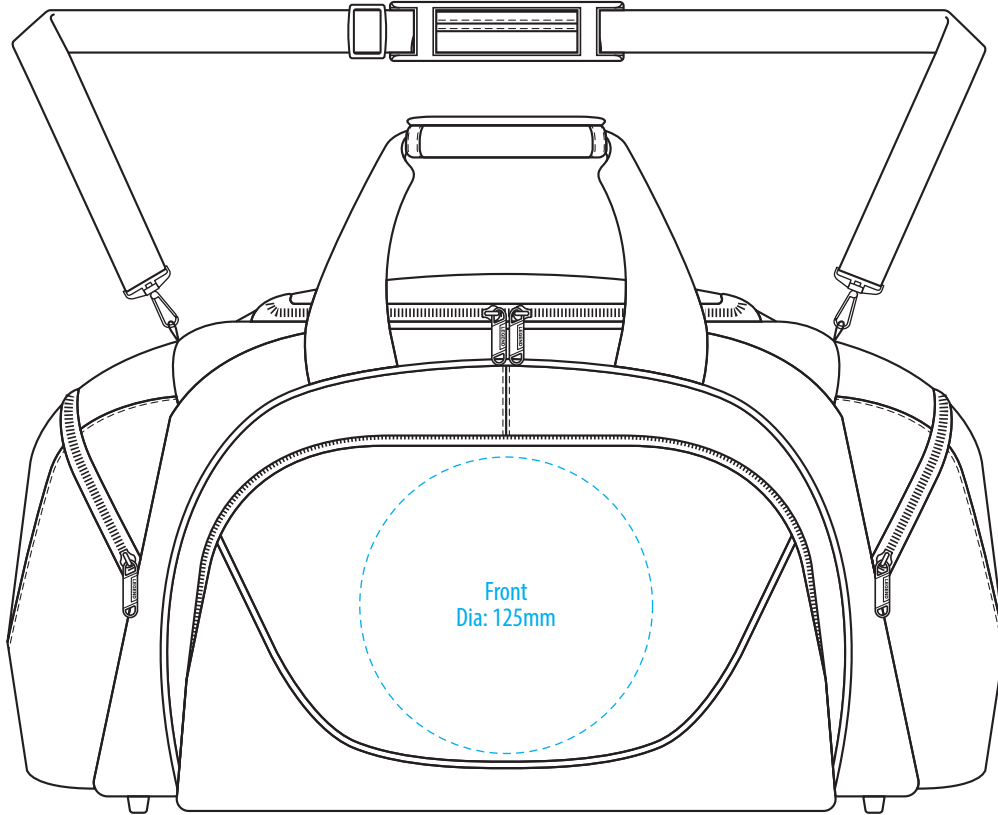

1216

TOP

SIDE

FRONT

BACK

COLOUR

1216

NOTE:
The maximum decoration area is a guide only and is greatly dependant on the logo shape.

EMBROIDERY / SUPASUB / SUPAETCH / SUPAFLEX

1216

NOTE:
The maximum decoration area is a guide only and is greatly dependant on the logo shape.

SUPACOLOUR / SCREENPRINT