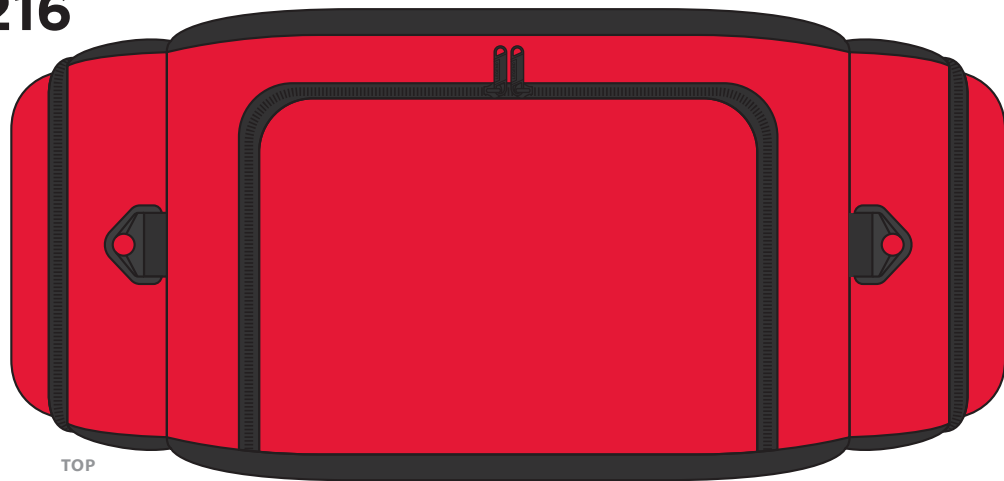

1216

TOP

SIDE

FRONT

BACK

COLOUR

1216

NOTE:
The maximum decoration area is a guide only and is greatly dependant on the logo shape.

EMBROIDERY / SUPASUB / SUPAETCH / SUPAFLEX

1216

NOTE:
The maximum decoration area is a guide only and is greatly dependant on the logo shape.

SUPACOLOUR / SCREENPRINT