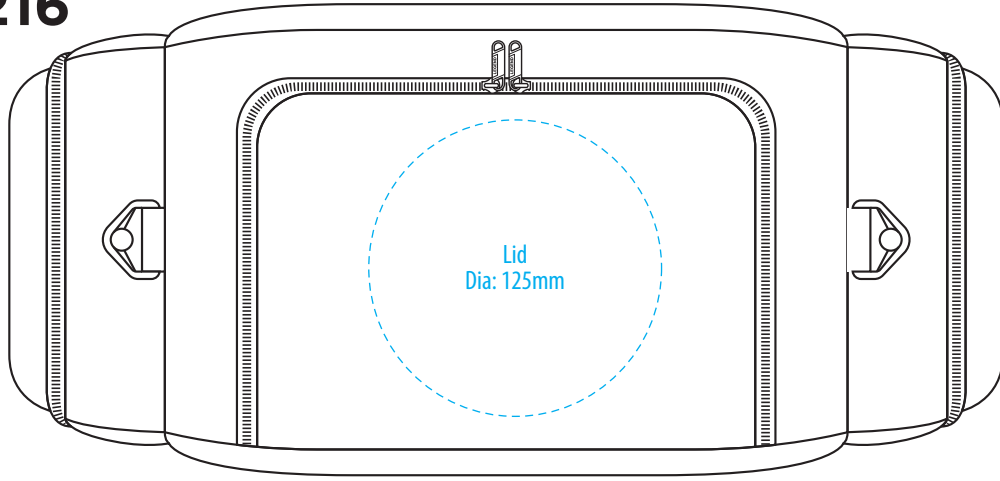

1216

TOP

SIDE

FRONT

BACK

COLOUR

1216

NOTE:
The maximum decoration area is a guide only and is greatly dependant on the logo shape.

EMBROIDERY / SUPASUB / SUPAETCH / SUPAFLEX

1216

NOTE:
The maximum decoration area is a guide only and is greatly dependant on the logo shape.

SUPACOLOUR / SCREENPRINT