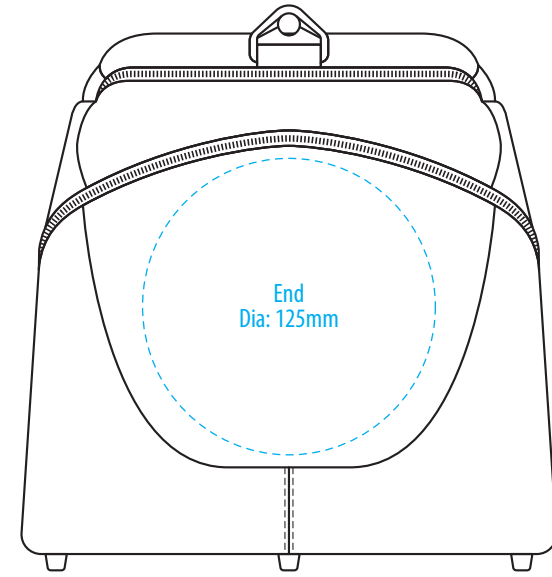

1216

TOP

SIDE

FRONT

BACK

COLOUR

1216

NOTE:
The maximum decoration area is a guide only and is greatly dependant on the logo shape.

EMBROIDERY / SUPASUB / SUPAETCH / SUPAFLEX

1216

NOTE:
The maximum decoration area is a guide only and is greatly dependant on the logo shape.

SUPACOLOUR / SCREENPRINT