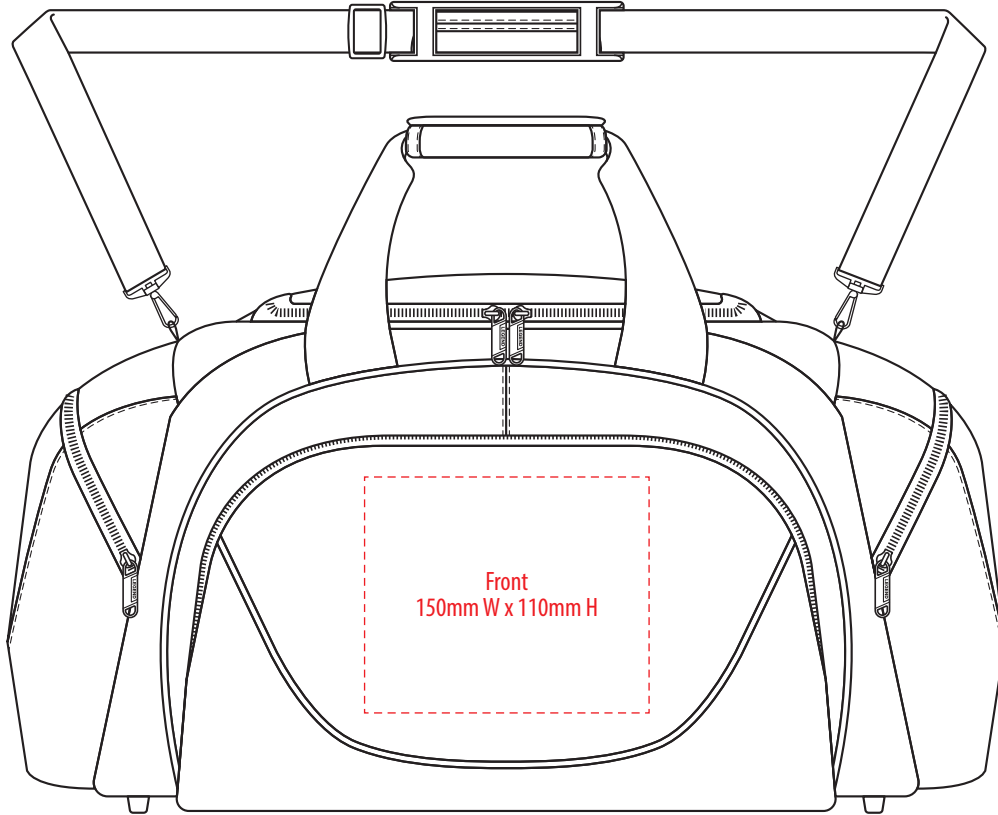

1216

TOP

SIDE

FRONT

BACK

COLOUR

1216

NOTE:
The maximum decoration area is a guide only and is greatly dependant on the logo shape.

EMBROIDERY / SUPASUB / SUPAETCH / SUPAFLEX

1216

NOTE:
The maximum decoration area is a guide only and is greatly dependant on the logo shape.

SUPACOLOUR / SCREENPRINT