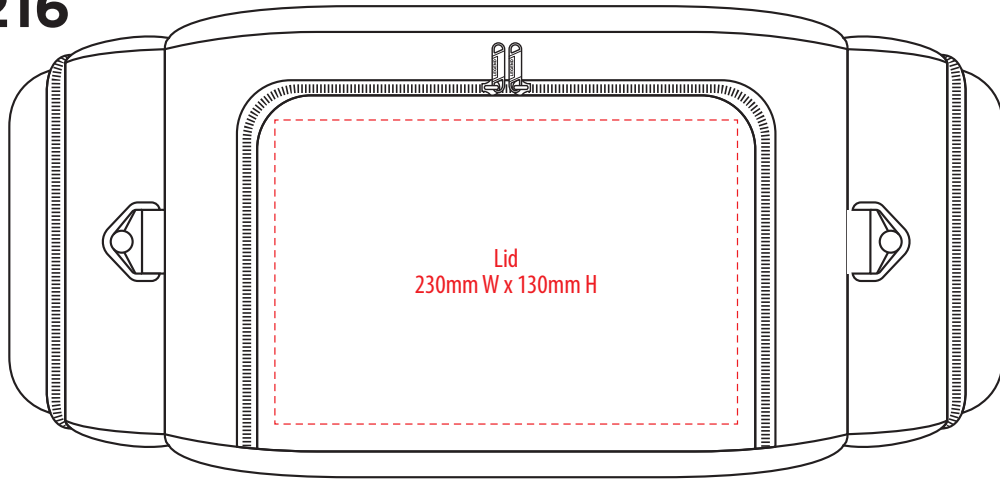

1216

TOP

SIDE

FRONT

BACK

COLOUR

1216

NOTE:
The maximum decoration area is a guide only and is greatly dependant on the logo shape.

EMBROIDERY / SUPASUB / SUPAETCH / SUPAFLEX

1216

NOTE:
The maximum decoration area is a guide only and is greatly dependant on the logo shape.

SUPACOLOUR / SCREENPRINT