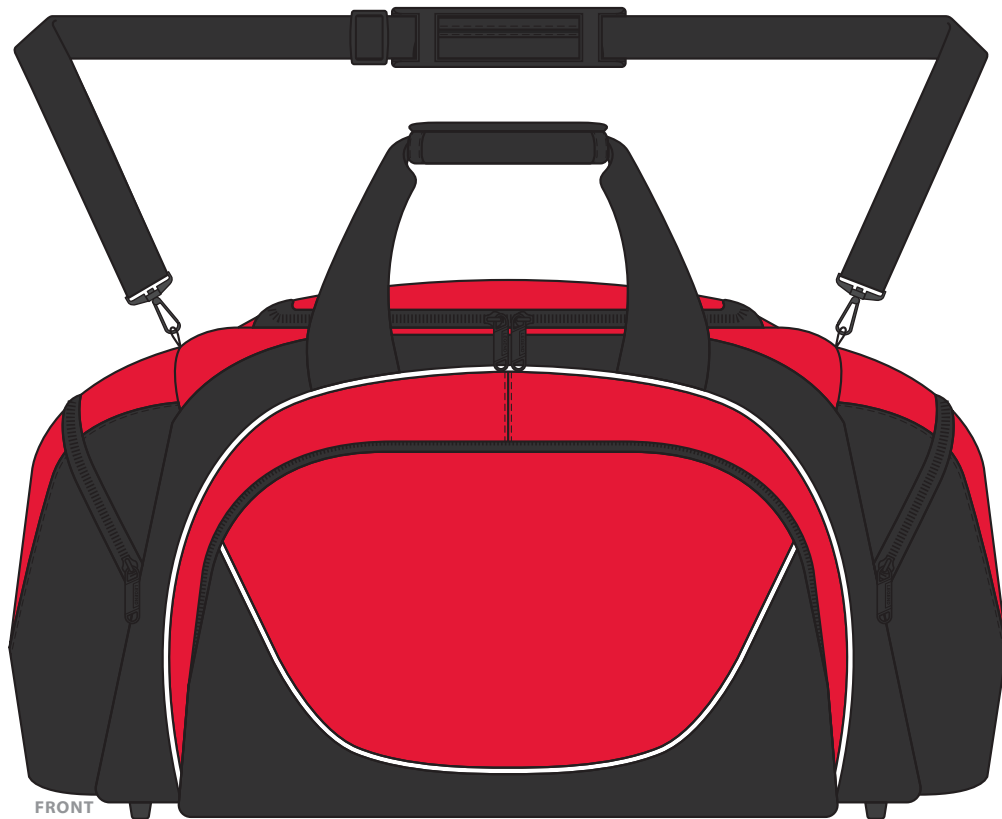

1216

TOP

SIDE

FRONT

BACK

COLOUR

1216

NOTE:
The maximum decoration area is a guide only and is greatly dependant on the logo shape.

EMBROIDERY / SUPASUB / SUPAETCH / SUPAFLEX

1216

NOTE:
The maximum decoration area is a guide only and is greatly dependant on the logo shape.

SUPACOLOUR / SCREENPRINT