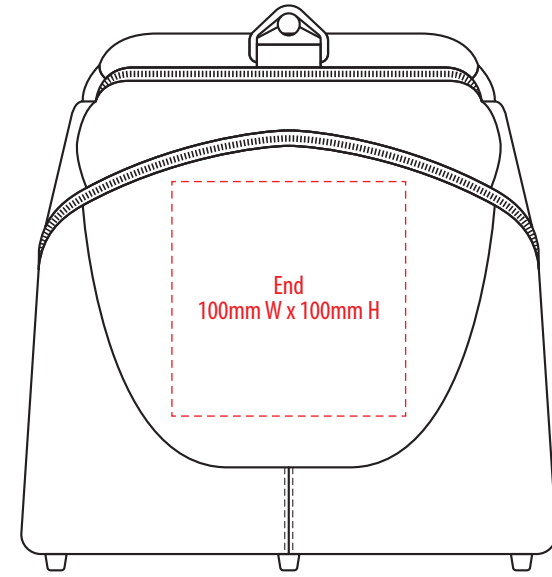

1216

TOP

SIDE

FRONT

BACK

COLOUR

1216

NOTE:
The maximum decoration area is a guide only and is greatly dependant on the logo shape.

EMBROIDERY / SUPASUB / SUPAETCH / SUPAFLEX

1216

NOTE:
The maximum decoration area is a guide only and is greatly dependant on the logo shape.

SUPACOLOUR / SCREENPRINT